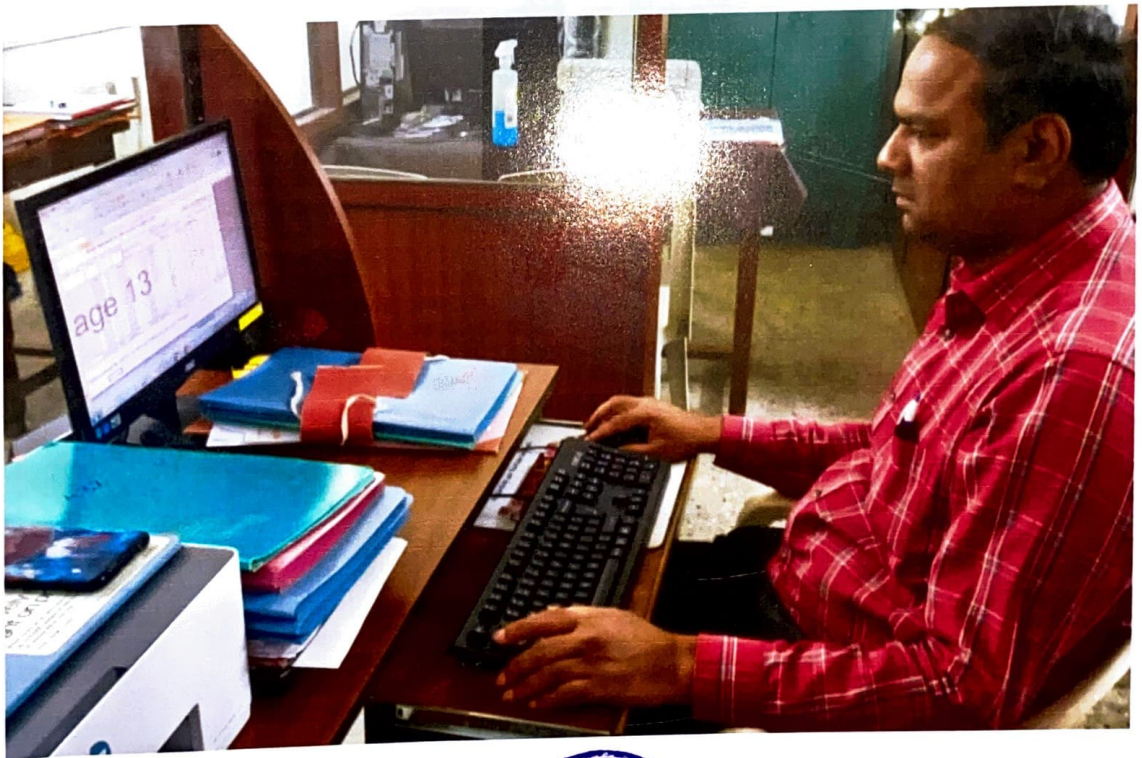

Office-3

ICAC Co-ordinator
Swami Vivekanand Samajkarya
Mahavidyalaya, Mahal, Nagpur

OFF. PRINCIPAL
Swami Vivekanand Samajkarya
Mahavidyalaya, Mahal, Nagpur