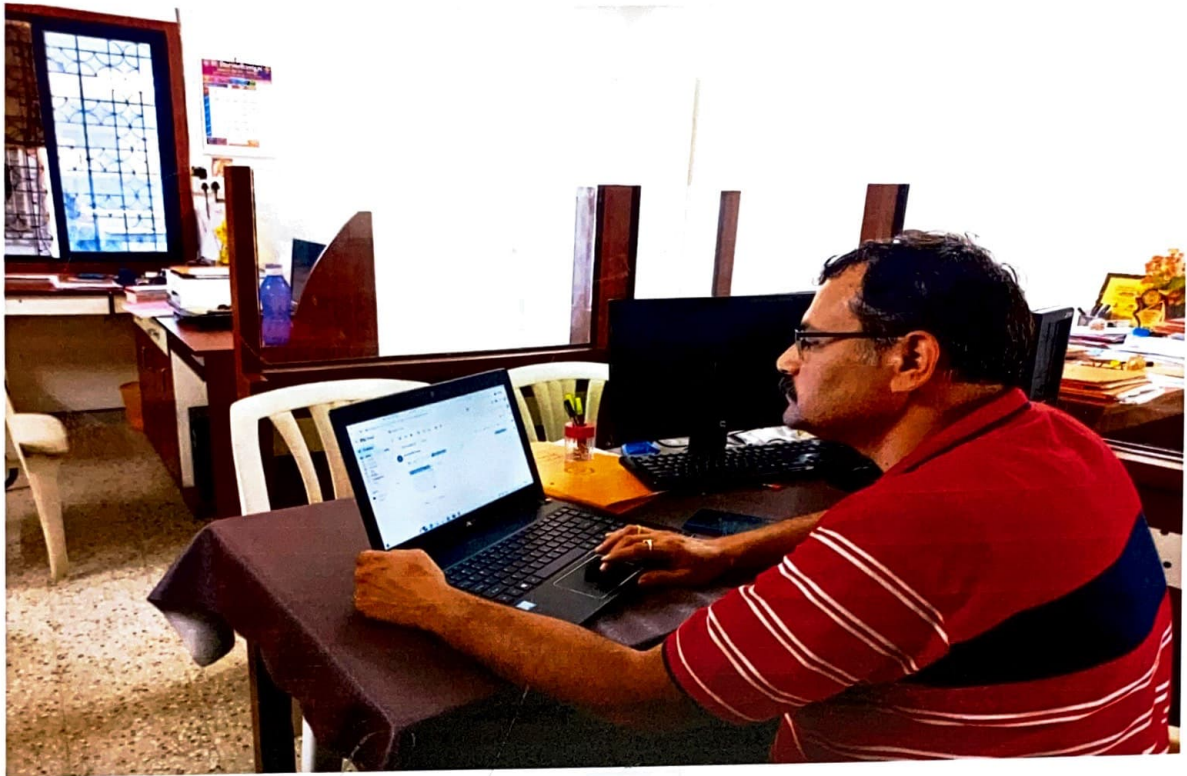

Library-1

**IQAC Co-ordinator**  
Swami Vivekanand Samajkarya  
Mahavidyalaya, Mahal, Nagpur

**OFF. PRINCIPAL**  
Swami Vivekanand Samajkarya  
Mahavidyalaya, Mahal, Nagpur

Office

Students using computer in Library